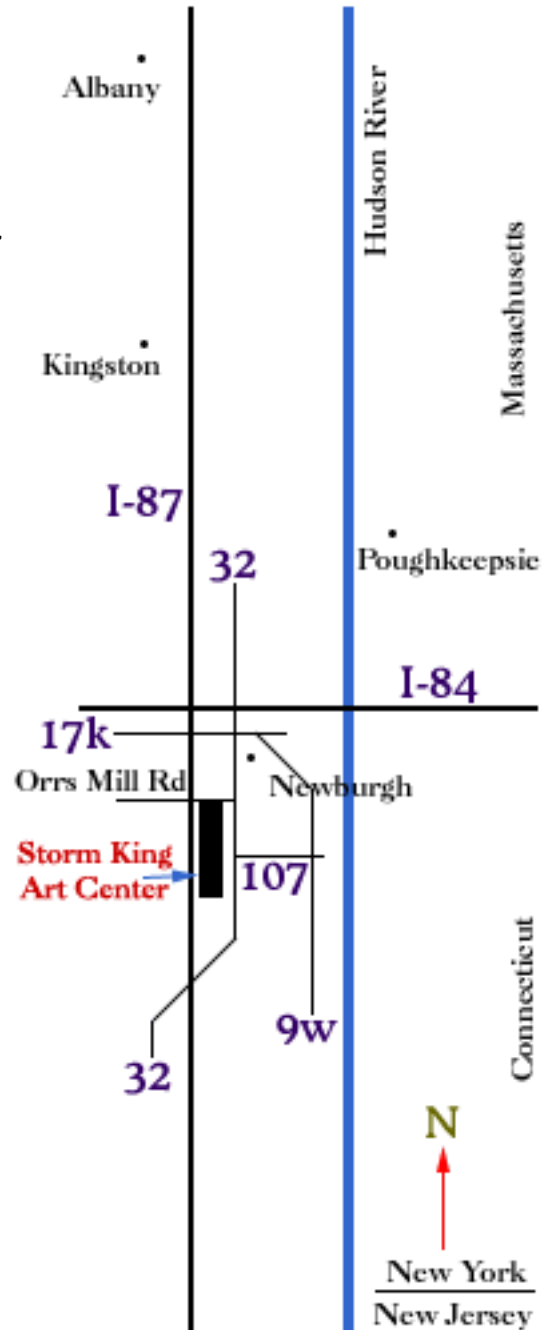

### From Lower Westchester

West on I-287 to I-87, crossing the Tappan Zee Bridge. West/North on I-87. Proceed as above.

### From Upstate New York

South on I-87 to Exit 17 Newburgh. East on Route 17k to center of Newburgh. Route 32 South for 8.5 miles. Follow signs.

### From Upper Westchester and Connecticut

West on I-84 across Newburgh-Beacon Bridge. Take Exit 10 South. Route 9W South to center of Newburgh. Route 32 South for 8.5 miles. Follow signs.

### From Pennsylvania

I-84 East to Newburgh (Route 9W south) to center of Newburgh. Follow Route 32 South for 8.5 miles. Follow signs.

For Navigation System or Mapquest please use the following address: